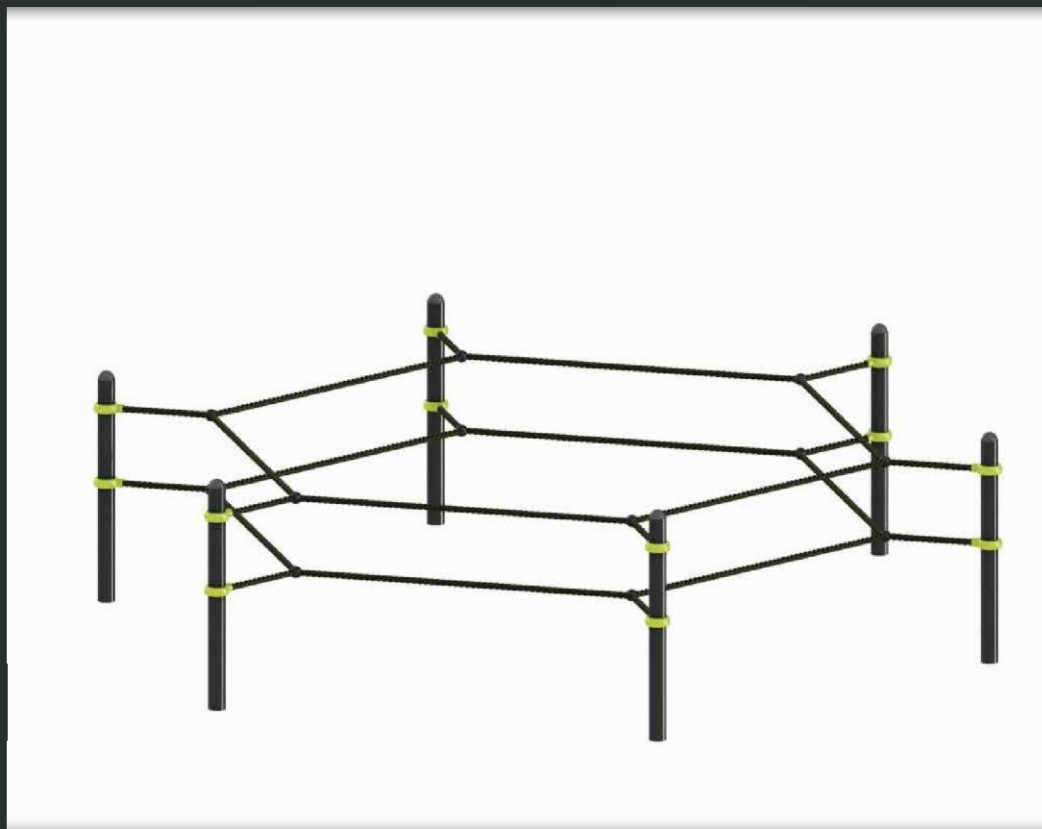

FITNESS	PISTON	LEST	RICARICA	R-PRO	INOX	STREET WORKOUT
STATION FUSION	SALUTE	COMBATTENTE	NINJA	FIGHT CLUB	SENIOR	ARREDO URBANO

OTTAGONO MMA

ESERCITARSI A MUOVERSI !

Grazie a queste strutture, offriamo agli utenti uno spazio dove incontrarsi e allenarsi insieme. Le associazioni sportive o i liberi professionisti avranno così un nuovo luogo di pratica accessibile a tutti. Attraverso questi spazi, i valori degli sport da combattimento (rispetto, autocontrollo, lealtà, umiltà, integrità...) saranno promossi al grande pubblico.